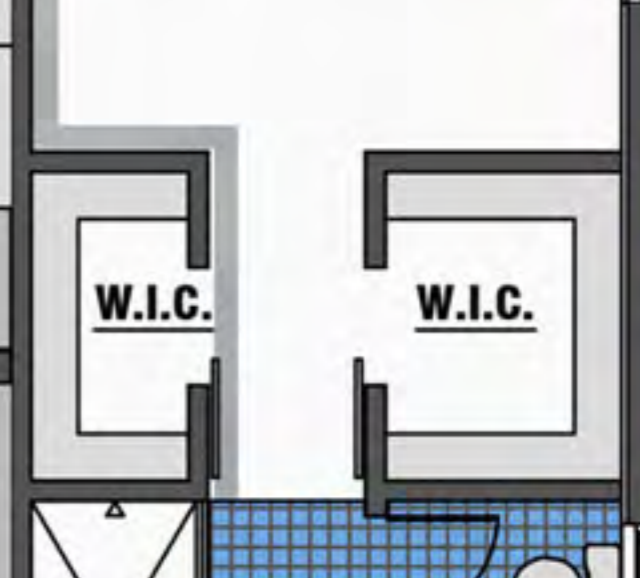

**COVERED LANAI**  
21'-9" x 23'-2"

**2-CAR GARAGE**  
25'-10" x 21'-8"

**DINING**  
12'-0" x 11'-6"

**FRONT PORCH**

**MASTER BEDROOM**  
12'-8" x 19'-6"

**GUEST BEDROOM 2**  
13'-4" x 11'-10"

**GUEST BEDROOM 1**  
13'-4" x 11'-3"

**STUDY**  
12'-6" x 10'-7"

**LIVING ROOM**  
19'-10" x 26'-4"

**KITCHEN**

**W.I.C.**

**W.I.C.**

**POOL BATH**  
8'-9" x 10'-7"

**LAUNDRY**  
7'-0" x 5'-10"

**TUB**