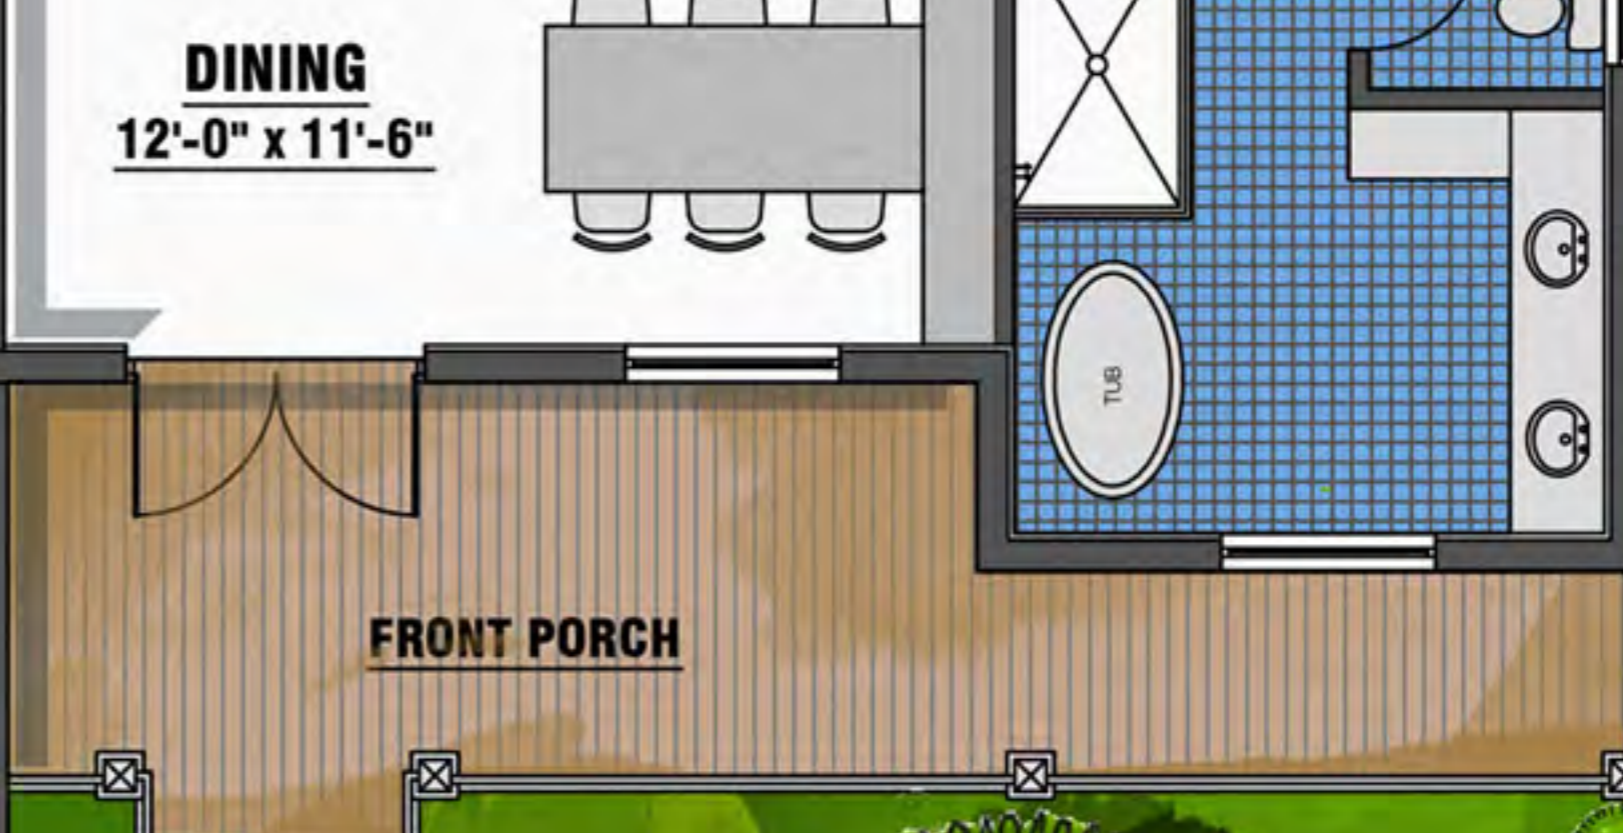

**COVERED LANAI**  
21'-9" x 23'-2"

**2-CAR GARAGE**  
25'-10" x 21'-8"

**DINING**  
12'-0" x 11'-6"

**FRONT PORCH**

**MASTER BEDROOM**  
12'-8" x 19'-6"

**GUEST BEDROOM 2**  
13'-4" x 11'-10"

**GUEST BEDROOM 1**  
13'-4" x 11'-3"

**STUDY**  
12'-6" x 10'-7"

**LIVING ROOM**  
19'-10" x 26'-4"

**KITCHEN**

**W.I.C.**

**W.I.C.**

**POOL BATH**  
8'-9" x 10'-7"

**LAUNDRY**  
7'-0" x 5'-10"

**TUB**