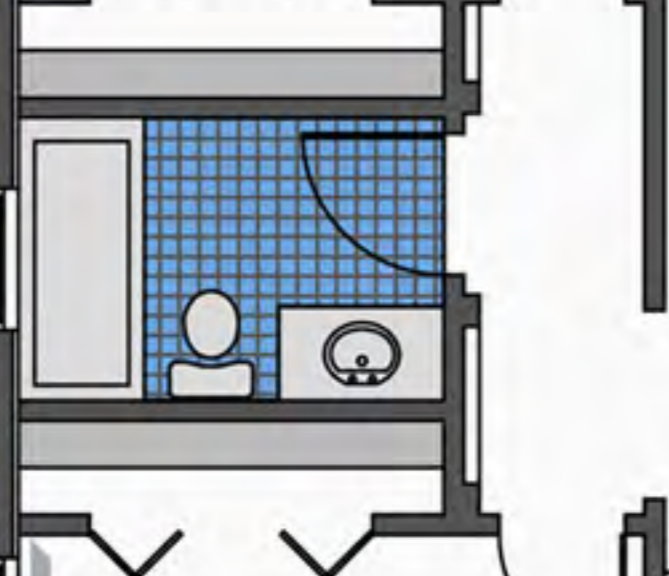

**COVERED LANAI**  
21'-9" x 23'-2"

**2-CAR GARAGE**  
25'-10" x 21'-8"

**DINING**  
12'-0" x 11'-6"

**FRONT PORCH**

**MASTER BEDROOM**  
12'-8" x 19'-6"

**GUEST BEDROOM 2**  
13'-4" x 11'-10"

**GUEST BEDROOM 1**  
13'-4" x 11'-3"

**STUDY**  
12'-6" x 10'-7"

**LIVING ROOM**  
19'-10" x 26'-4"

**KITCHEN**

**W.I.C.**

**W.I.C.**

**POOL BATH**  
8'-9" x 10'-7"

**LAUNDRY**  
7'-0" x 5'-10"

**TUB**